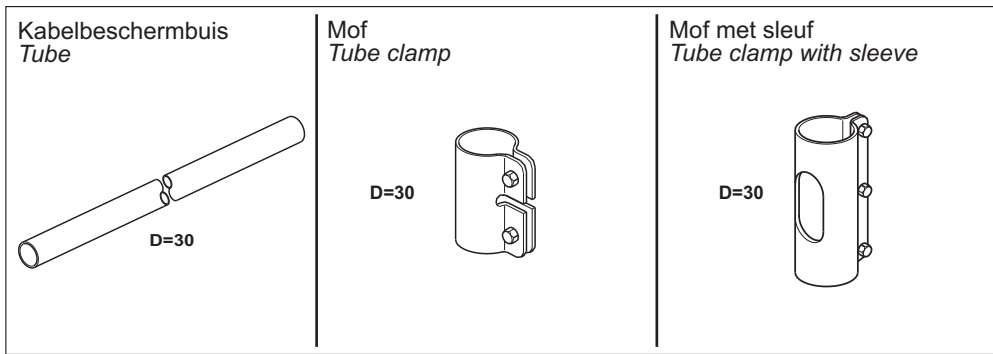

Kabel- beschermbuis D30

Kabelbeschermbuis D30 Tube D30	
Artikel nr. Product no.	Gewicht Weight
37001.203	6,60