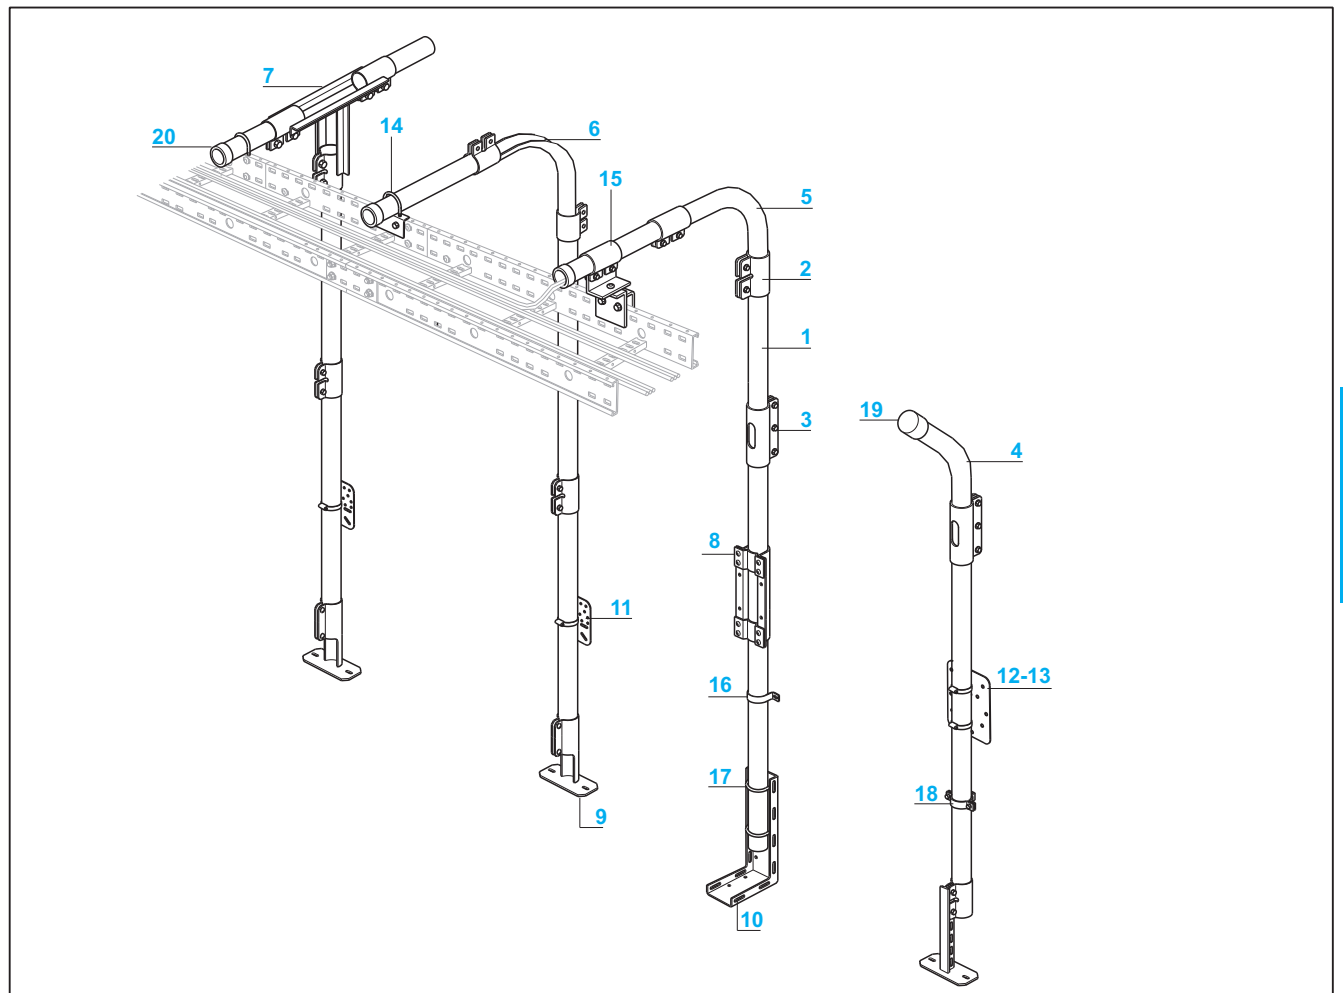

Material Quality

The tubes and fittings are galvanized according to NEN-EN-ISO 1461.

System

Tube is a "medium duty" cable ladder system. Marine ladder is supplied in lengths of 6000 mm.

Fittings

*Fittings are supplied with a standard radius. The system can be completed with several ceiling- and wall-attachments (see chapter **E**).*

Systemoverzicht Kabelbeschermbuis

Survey of the system Tube

Benaming / Description	D30 - D60	
	pos. nr. item no.	pagina page
Kabelbeschermbuis / Tube	1	C6-2/3-1
Mof / Tube clamp	2	C6-2/3-1
Mof met sleuf / Tube clamp with sleeve	3	C6-3-1
Bochtstuk 45° / Tube bend 45°	4	C6-2/3-2
Bochtstuk 90° / Tube bend 90°	5	C6-2/3-2
Bochtstuk 90° open / Tube bend 90° open	6	C6-2/3-2
T-stuk / T-piece	7	C6-2/3-3
Schakelaarhouder / Switch support	8	C6-2/3-3
Vloerbeugel A / Floor holder A	9	C6-2/3-3
Vloerbeugel B / Floor holder B	10	C6-2/3-4
Universele montageplaat A / Mounting plate A	11	C6-2/3-4
Universele montageplaat B / Mounting plate B	12	C6-2/3-4
Universele montageplaat C / Mounting plate C	13	C6-2/3-4
Bevestiging C-vorm vast / Fixing C shape solid	14	C6-2/3-4
Bevestiging C-vorm draaibaar / Fixing C-shape rotating	15	C6-2/3-5
Kapbeugel / Tube clamp	16	C6-2/3-5
Krambeugel / Brace clamp	17	C6-2/3-5
Klembeugel / Brace clamp	18	C6-2/3-6
Beschermkap / Protection cap	19	C6-2/3-6
Beschermkap open / Protectioncap open	20	C6-2/3-6