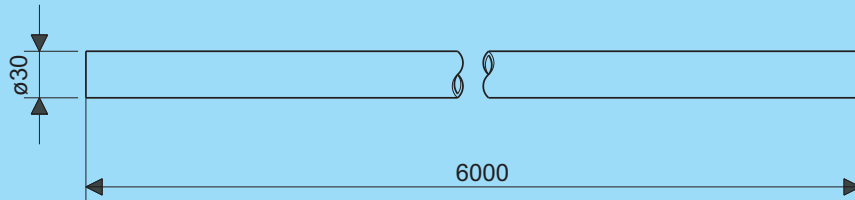

Kabel- beschermbuis D30

Kabelbeschermbuis D30 Tube D30	
Artikel nr. Product no.	Gewicht Weight
37001.203	6,60