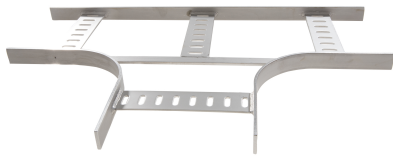

# 26331239 - SLB ZKRG 30.100 ME T-piece

## Product data

Product code:	26331239
Brand:	Niedax Group
Series:	Gouda Marine ladders
Type:	SLB
EAN Code:	08719972006980
Technical description:	SLB ZKRG 30.100 ME T-piece
ETIM class:	EC001540 - Tee for cable ladder

## Technical data

Colour:	Other
Model:	Without connector
RAL-number:	-
Surface protection:	Red-leaded
Type of rung:	Flat profile
Material quality:	Other
Material:	Steel
Inner radius:	100
Cable ladder branch width:	100
Suitable for cable ladder width:	100
Suitable for cable ladder height:	30
Symmetrical model:	Yes
Type of side joist:	Flat profile
Suitable for circuit integrity:	No
Operating temperature:	- - -