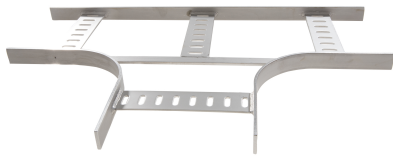

# 26334236 - SLB ZKRG 30.250 SS316 T-piece

## Product data

|                        |                                 |
|------------------------|---------------------------------|
| Product code:          | 26334236                        |
| Brand:                 | Niedax Group                    |
| Series:                | Gouda Marine ladders            |
| Type:                  | SLB                             |
| EAN Code:              | 08719972007062                  |
| Technical description: | SLB ZKRG 30.250 SS316 T-piece   |
| ETIM class:            | EC001540 - Tee for cable ladder |

## Technical data

|                                   |                              |
|-----------------------------------|------------------------------|
| Operating temperature:            | - - -                        |
| Model:                            | Without connector            |
| RAL-number:                       | -                            |
| Surface protection:               | Other                        |
| Type of rung:                     | Flat profile                 |
| Material quality:                 | Stainless steel 316 (1.4401) |
| Material:                         | Stainless steel              |
| Inner radius:                     | 100                          |
| Cable ladder branch width:        | 250                          |
| Suitable for cable ladder width:  | 250                          |
| Suitable for cable ladder height: | 30                           |
| Symmetrical model:                | Yes                          |
| Type of side joist:               | Flat profile                 |
| Suitable for circuit integrity:   | No                           |