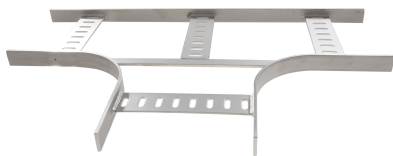

## 26337239 - SLB ZKRG 30.500 ME T-piece

### Product data

Product code:	26337239
Brand:	Niedax Group
Series:	Gouda Marine ladders
Type:	SLB
EAN Code:	08719972007161
Technical description:	SLB ZKRG 30.500 ME T-piece
ETIM class:	EC001540 - Tee for cable ladder

### Technical data

Operating temperature:	- - -
Colour:	Other
Model:	Without connector
RAL-number:	-
Surface protection:	Red-leaded
Type of rung:	Flat profile
Material quality:	Other
Material:	Steel
Inner radius:	100
Cable ladder branch width:	500
Suitable for cable ladder width:	500
Suitable for cable ladder height:	30
Symmetrical model:	Yes
Type of side joist:	Flat profile
Suitable for circuit integrity:	No