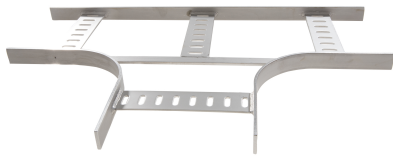

# 26338230 - SLB ZKRG 30.600 BS T-piece

## Product data

Product code:	26338230
Brand:	Niedax Group
Series:	Gouda Marine ladders
Type:	SLB
EAN Code:	08719972007178
Technical description:	SLB ZKRG 30.600 BS T-piece
ETIM class:	EC001540 - Tee for cable ladder

## Technical data

Model:	Without connector
RAL-number:	-
Surface protection:	Other
Type of rung:	Flat profile
Material quality:	Other
Material:	Steel
Inner radius:	100
Cable ladder branch width:	600
Suitable for cable ladder width:	600
Suitable for cable ladder height:	30
Symmetrical model:	Yes
Type of side joist:	Flat profile
Suitable for circuit integrity:	No
Operating temperature:	- - -