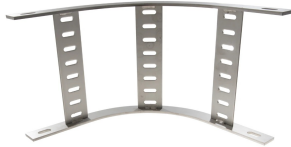

26405233 - SLB MK 30.300 HDG Articulated riser 90°

Product data

Product code:	26405233
Brand:	Niedax Group
Series:	Gouda Marine ladders
Type:	SLB
EAN Code:	08719972007369
Technical description:	SLB MK 30.300 HDG Articulated riser 90°
ETIM class:	EC001535 - Bend for cable ladder

Technical data

Model:	Without connector
RAL-number:	-
Surface protection:	Hot-dip galvanised
Type of rung:	Flat profile
Hinging:	No
Side perforation:	No
Angle:	90°
Material quality:	Other
Material:	Steel
Inner radius:	150
Suitable for cable ladder width:	300
Suitable for cable ladder height:	30
Change of direction:	Rising/descending
Type of side joist:	Flat profile

Suitable for circuit integrity:

No

Bend model:

Segmental bend
