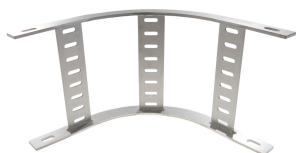

26420236 - SLB MKRG 30.75 SS316 Articulated riser 90°

Product data

Product code:	26420236
Brand:	Niedax Group
Series:	Gouda Marine ladders
Type:	SLB
EAN Code:	08719972007765
Technical description:	SLB MKRG 30.75 SS316 Articulated riser 90°
ETIM class:	EC001535 - Bend for cable ladder

Technical data

Model:	Without connector
RAL-number:	-
Surface protection:	Other
Type of rung:	Flat profile
Hinging:	No
Side perforation:	No
Angle:	90°
Material quality:	Stainless steel 316 (1.4401)
Material:	Stainless steel
Inner radius:	150
Suitable for cable ladder width:	75
Suitable for cable ladder height:	30
Change of direction:	Rising/descending
Type of side joist:	Flat profile

Suitable for circuit integrity:

No

Bend model:

Segmental bend
