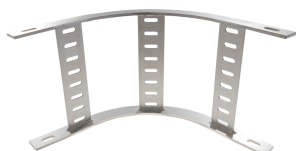

26422233 - SLB MKRG 30.150 HDG Articulated riser 90°

Product data

Product code:	26422233
Brand:	Niedax Group
Series:	Gouda Marine ladders
Type:	SLB
EAN Code:	08719972007819
Technical description:	SLB MKRG 30.150 HDG Articulated riser 90°
ETIM class:	EC001535 - Bend for cable ladder

Technical data

Model:	Without connector
RAL-number:	-
Surface protection:	Hot-dip galvanised
Type of rung:	Flat profile
Hinging:	No
Side perforation:	No
Angle:	90°
Material quality:	Other
Material:	Steel
Inner radius:	150
Suitable for cable ladder width:	150
Suitable for cable ladder height:	30
Change of direction:	Rising/descending
Type of side joist:	Flat profile

Suitable for circuit integrity:

No

Bend model:

Segmental bend
