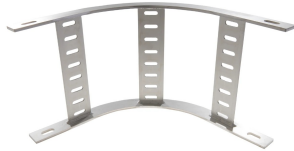

# 26425233 - SLB MKRG 30.300 HDG Articulated riser 90°

## Product data

Product code:	26425233
Brand:	Niedax Group
Series:	Gouda Marine ladders
Type:	SLB
EAN Code:	08719972007901
Technical description:	SLB MKRG 30.300 HDG Articulated riser 90°
ETIM class:	EC001535 - Bend for cable ladder

## Technical data

Model:	Without connector
RAL-number:	-
Surface protection:	Hot-dip galvanised
Type of rung:	Flat profile
Hinging:	No
Side perforation:	No
Angle:	90°
Material quality:	Other
Material:	Steel
Inner radius:	150
Suitable for cable ladder width:	300
Suitable for cable ladder height:	30
Change of direction:	Rising/descending
Type of side joist:	Flat profile

---

Suitable for circuit integrity:

No

---

Bend model:

Segmental bend

---